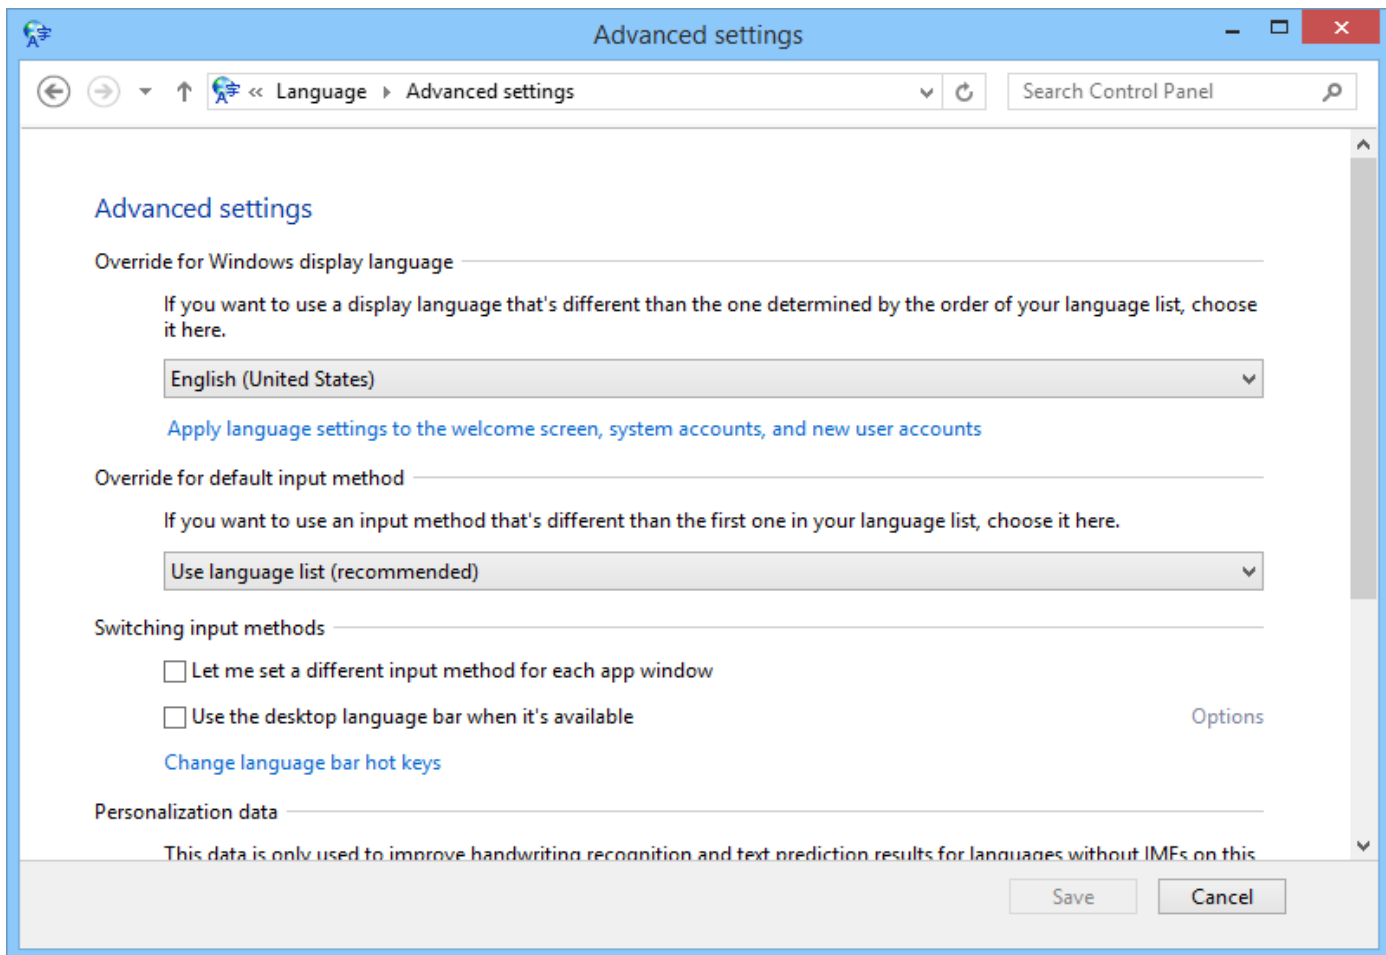

# PC settings

PC and devices

Accounts

OneDrive

Search and apps

Privacy

Network

Time and language