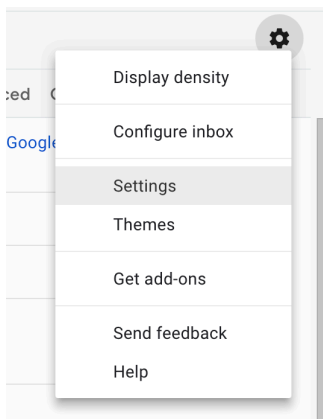

Turning on Cherokee in Gmail

Visit www.gmail.com:

Sign in with your user name and password. Once your account loads it will be similar to the image below. Now click on the settings icon and then choose settings.