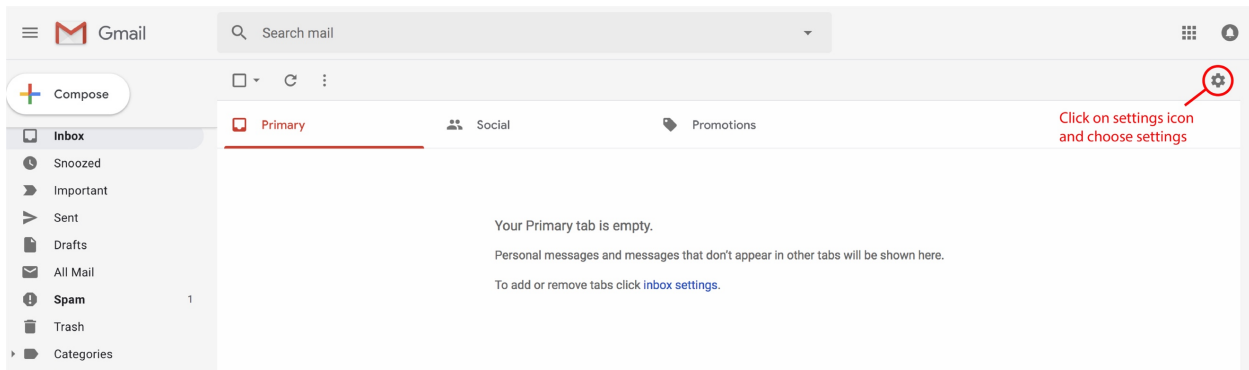

Turning on Cherokee in Gmail

Visit www.gmail.com:

Sign in with your user name and password. Once your account loads it will be similar to the image below. Now click on the settings icon and then choose settings.